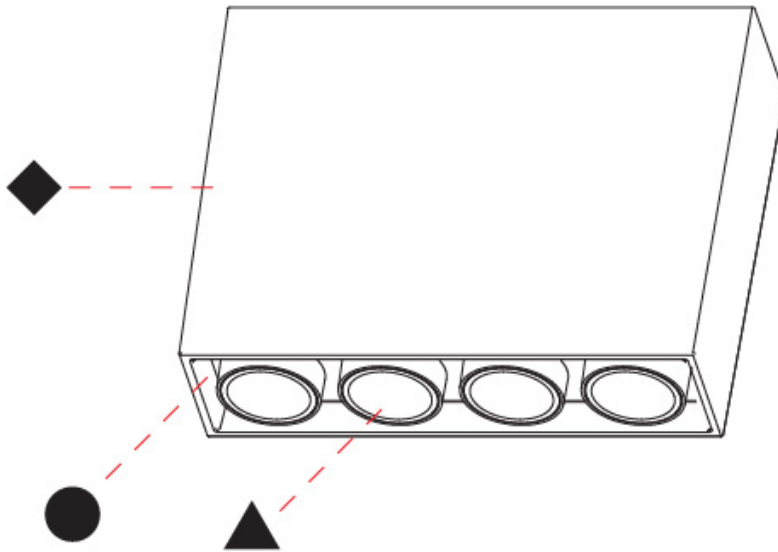

MAGIQ 4 CELL KORONA SURFACE

A3D185-

PROJECT

TYPE

SPECIFIER

QUANTITY

DATE

A